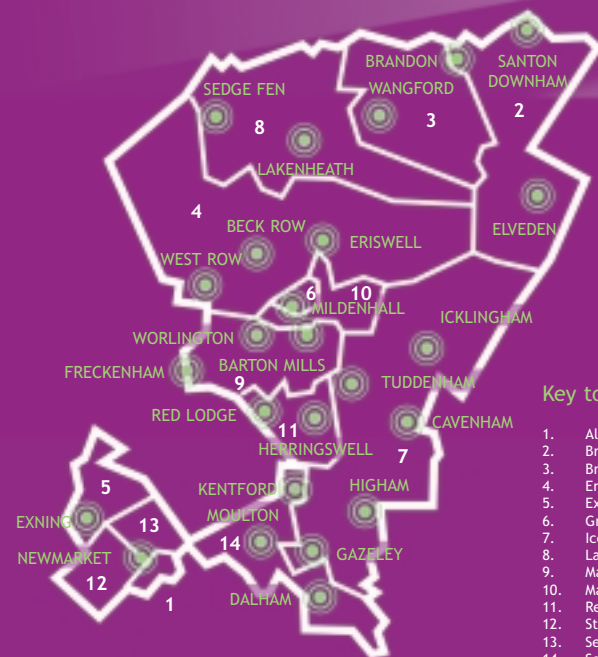

# Forest Heath District Council

Miles of magnificent forest, hundreds of acres of open heath land, centuries of dramatic history, vibrant market towns and villages and the headquarters of British horseracing. Welcome to Forest Heath.

### Key to Wards

1. All Saints
2. Brandon East
3. Brandon West
4. Eriswell & The Rows
5. Exning
6. Great Heath
7. Icani
8. Lakenheath
9. Manor
10. Market
11. Red Lodge
12. St Mary's
13. Severals
14. South